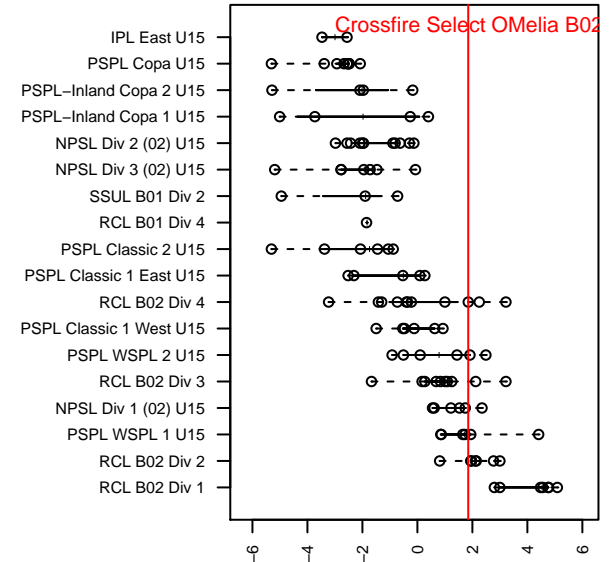

**attack and defense rating
relative to others at age
and all opponents in last 13 months**