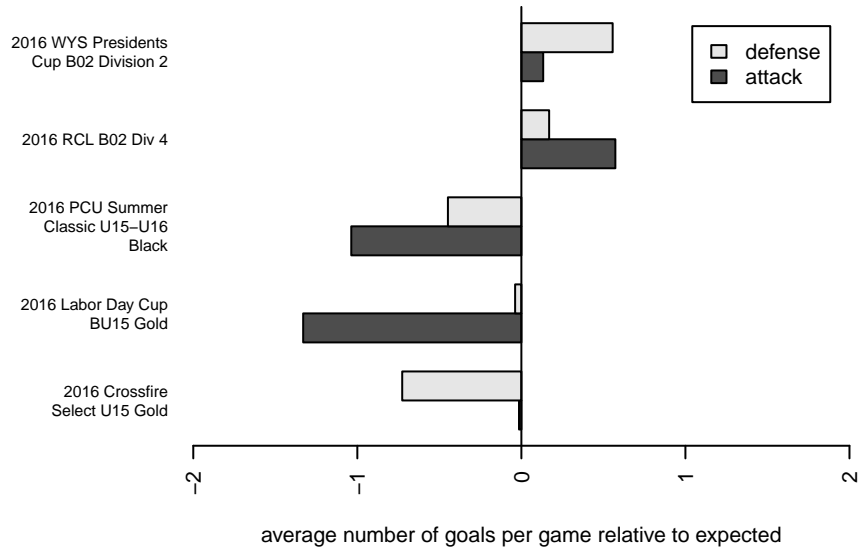

Performance relative to 13 month average