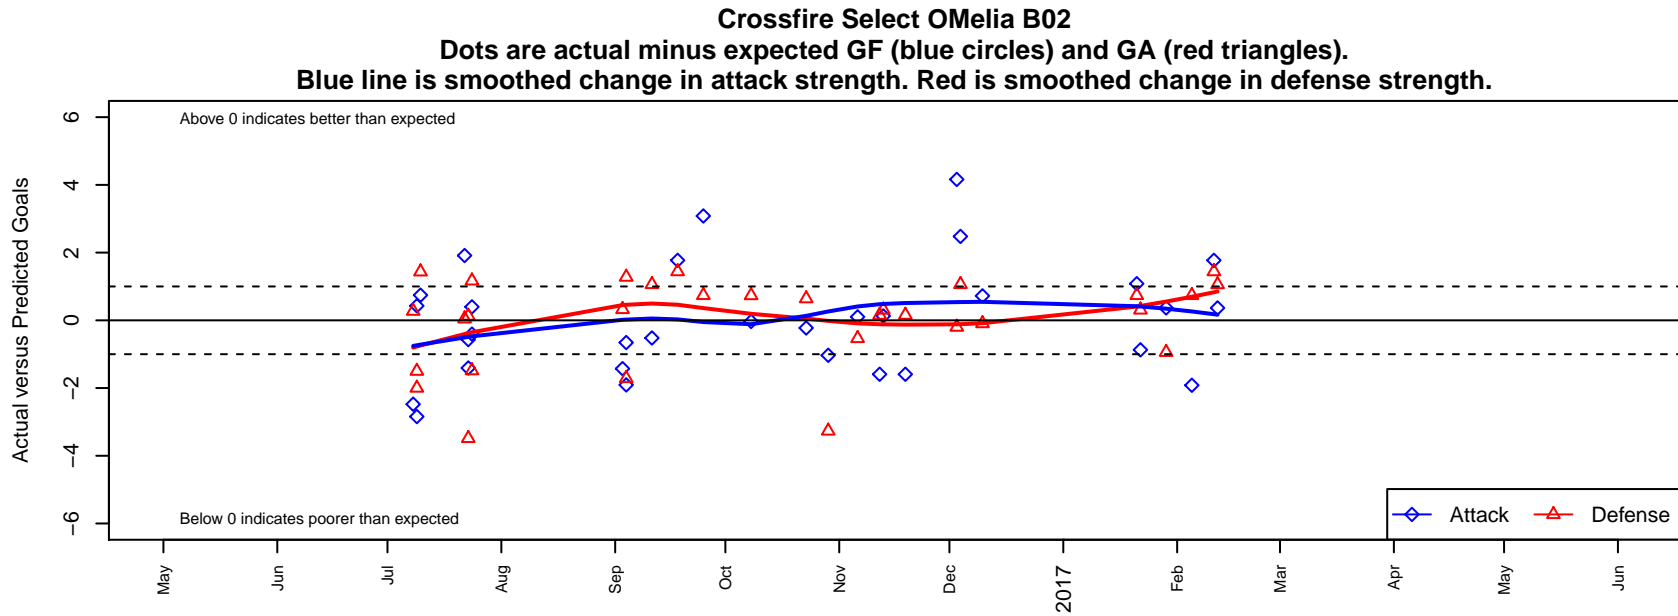

**attack and defense variance (black dot)
relative to other teams
and top 10 in region**

**attack and defense rating
relative to others at age
and all opponents in last 13 months**

Crossfire Select OMelia B02

Crossfire Select SC
Redmond, WA
B02 total strength=1475
attack=13.32 defense=8.1
fall league = RCL B02 Div 4

alt names used:
Crossfire Select B02 O`Melia
Crossfire Select B02 O'Melia
CFS B02 Gold OMelia
CFS B02 Gold OMelia

Venues played:
2016 PCU Summer Classic U15-U16 Black
2016 Crossfire Select U15 Gold
2016 Labor Day Cup BU15 Gold
2016 RCL B02 Div 4
2016 WYS Presidents Cup B02 Division 2